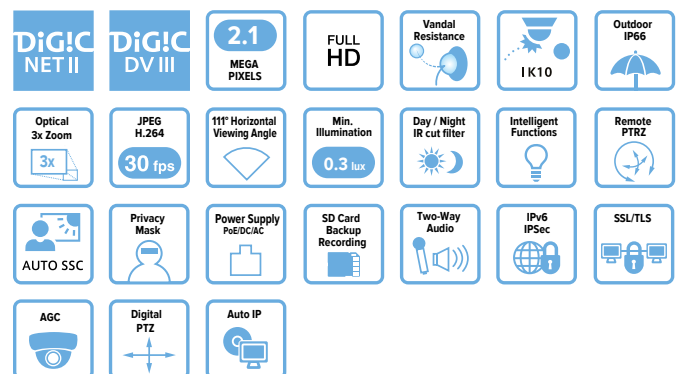

VB-H630VE

Network Camera

Full HD ultra wide IP66 fixed dome camera with PTRZ-F function

Keep every angle covered

The VB-H630VE Full HD fixed dome IP security camera with vandal-resistant and IP66 rated body is ideal for harsh outdoor conditions. Monitor and record activity day and night with an ultra-wide 111° field of view.

- Full HD vandal-resistant, IP66 and IK10 compliant fixed dome IP security camera
- 3x optical zoom lens with ultra-wide 111° field of view
- True Day / Night and two-way audio
- Superior image quality using Canon DIGIC DV III processor
- Canon DIGIC NET II supports dual H.264 video streams (up to 30 fps)
- Remote Pan / Tilt / Rotate / Zoom / Focus PTRZ-F function reduces installation time
- Superior low-light performance: colour at 0.3 lux and mono at 0.015 lux
- Auto Smart Shade Control (Auto-SSC) improves foreground objects in bright backlit scenes (WDR)
- Low operating temperature of down to -30°C (with optional heating unit)
- Intelligent Functions and ONVIF v2.4 (Profile S) compliant

Product Range

VB-H630VE Full HD vandal resistant dome camera,
VB-H630D Full HD indoor fixed dome camera,
VB-M620VE 1.3MP vandal resistant dome camera,
VB-M620D 1.3MP indoor fixed dome camera,
VB-S800D Full HD indoor fixed mini-dome camera,
VB-S800D Full HD indoor fixed mini-dome camera.